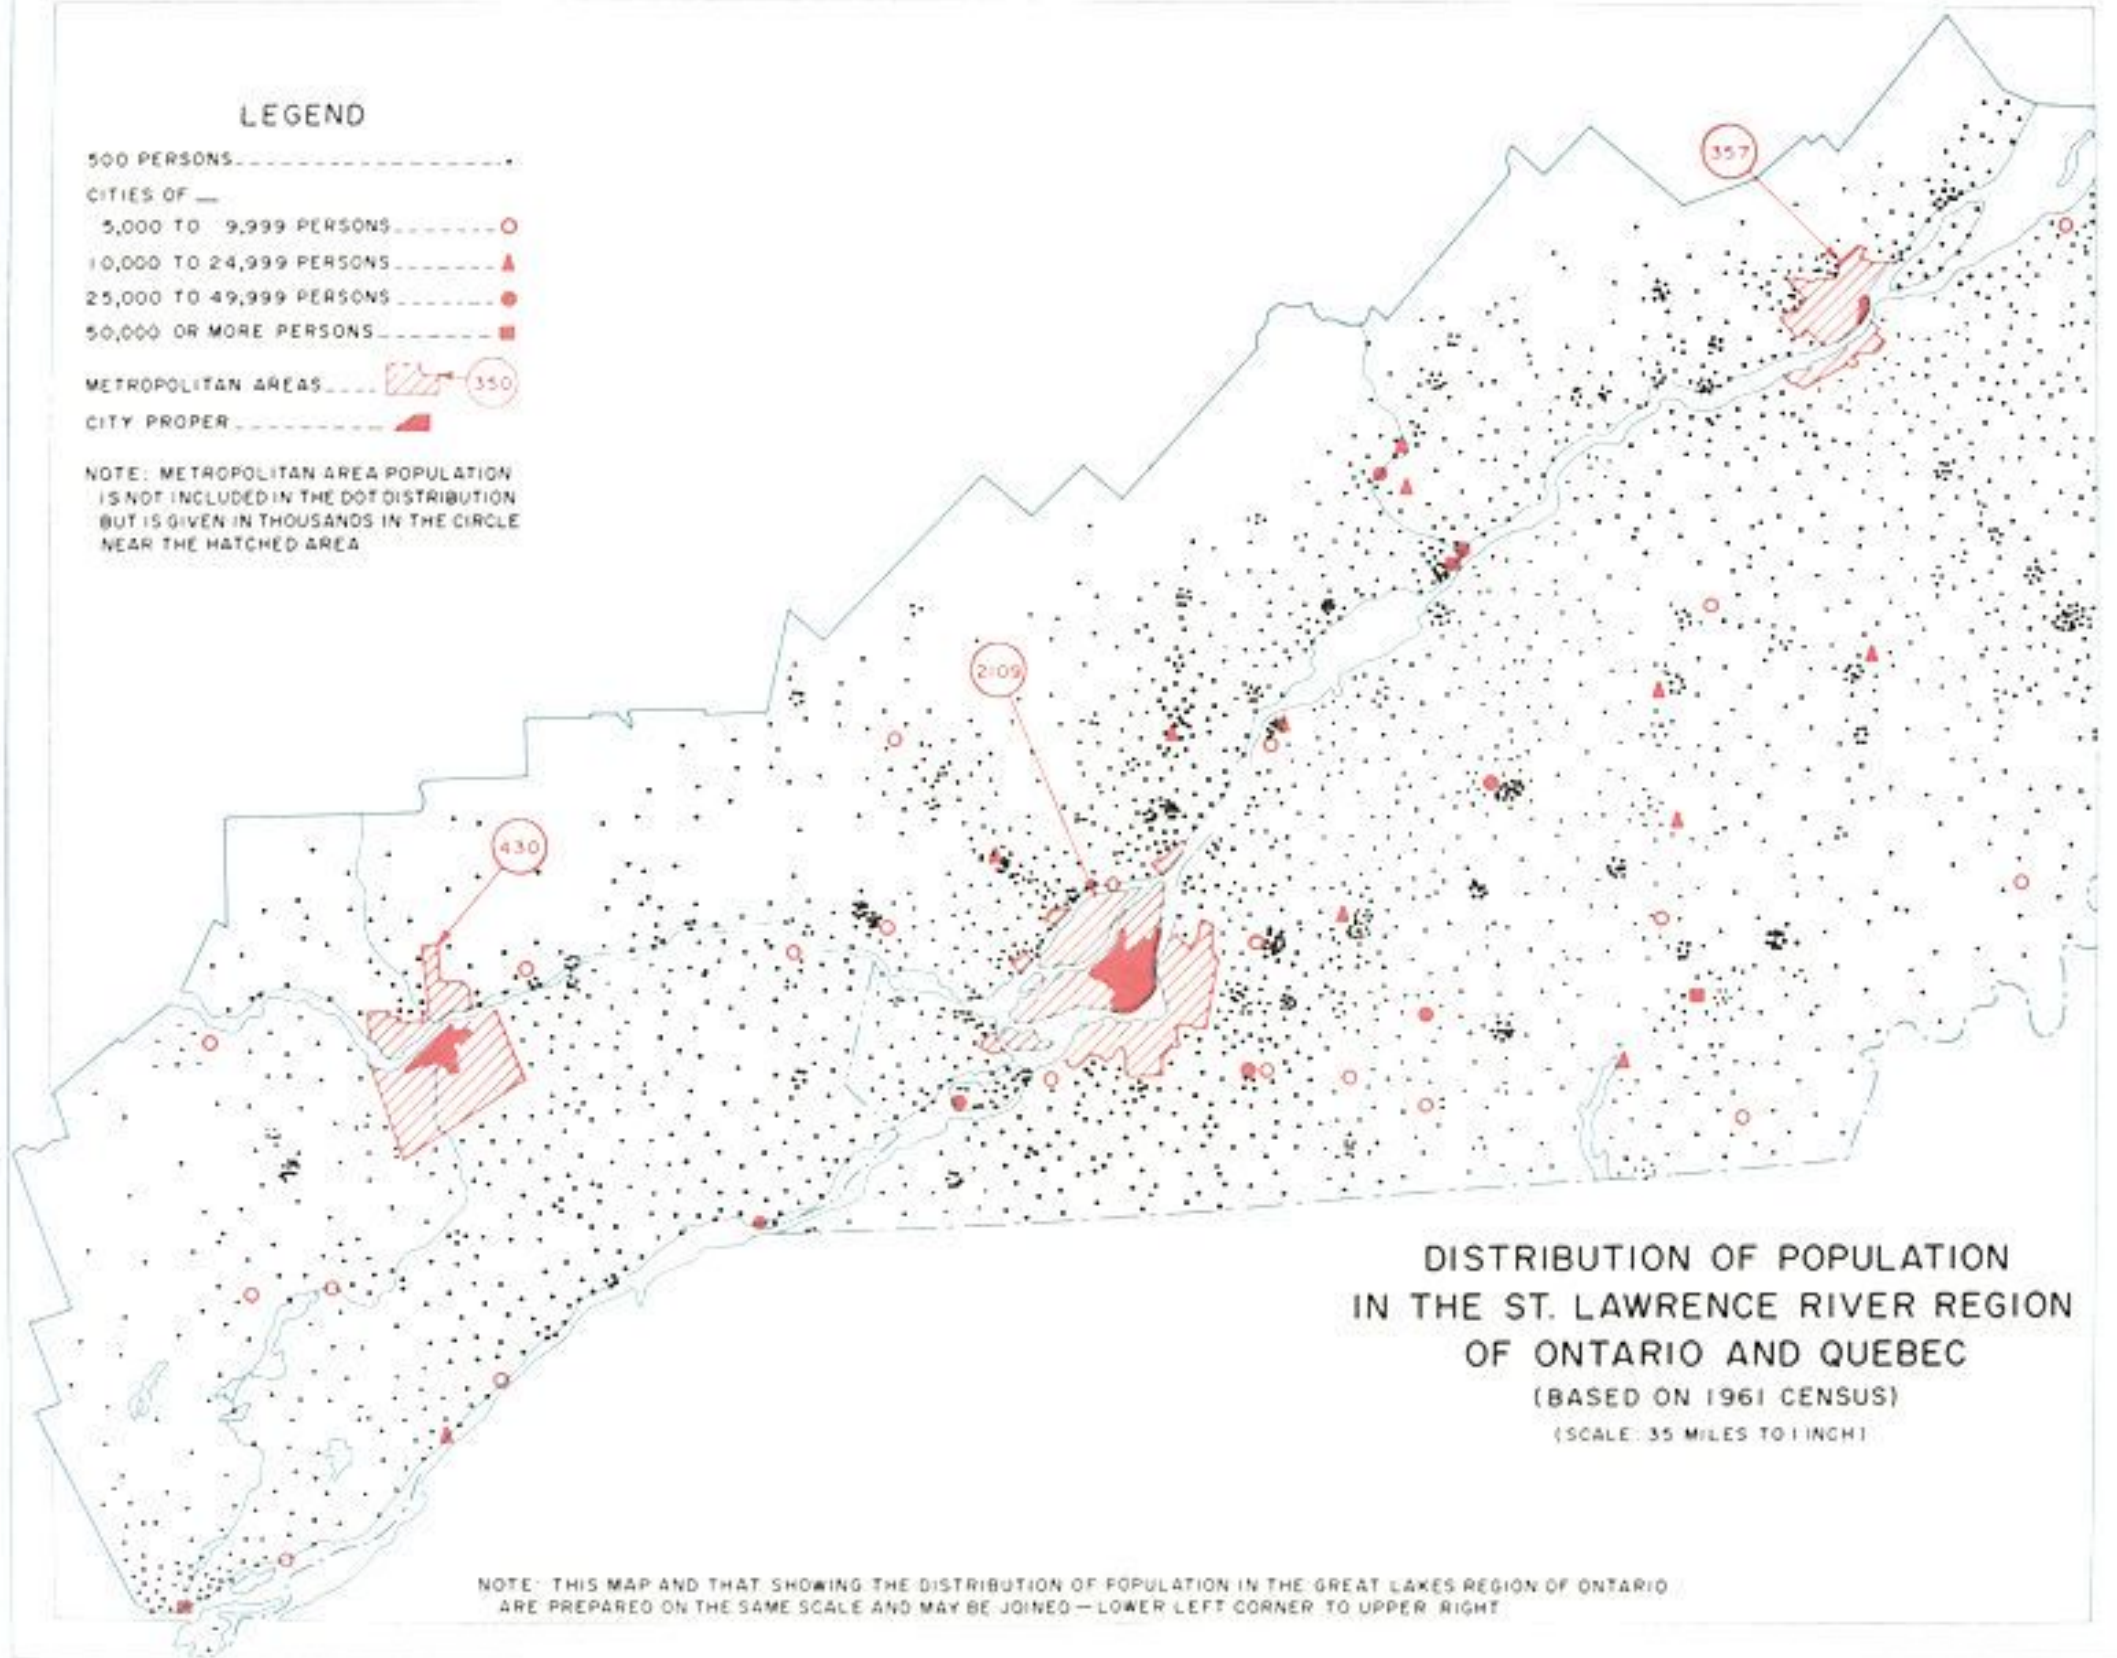

LEGEND

- 500 PERSONS*
- CITIES OF —
- 5,000 TO 9,999 PERSONS○
 - 10,000 TO 24,999 PERSONS▲
 - 25,000 TO 49,999 PERSONS●
 - 50,000 OR MORE PERSONS■
- METROPOLITAN AREAS [hatched area] (350)
- CITY PROPER [solid red area]

NOTE: METROPOLITAN AREA POPULATION IS NOT INCLUDED IN THE DOT DISTRIBUTION BUT IS GIVEN IN THOUSANDS IN THE CIRCLE NEAR THE HATCHED AREA

DISTRIBUTION OF POPULATION IN THE ST. LAWRENCE RIVER REGION OF ONTARIO AND QUEBEC

(BASED ON 1961 CENSUS)

(SCALE: 35 MILES TO 1 INCH)

NOTE: THIS MAP AND THAT SHOWING THE DISTRIBUTION OF POPULATION IN THE GREAT LAKES REGION OF ONTARIO ARE PREPARED ON THE SAME SCALE AND MAY BE JOINED—LOWER LEFT CORNER TO UPPER RIGHT